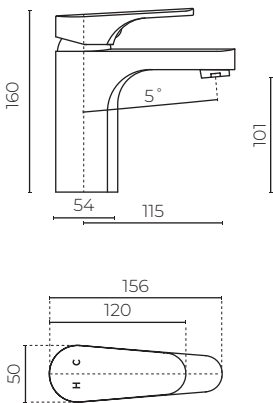

ROMA

Basin Mixer

LEVROMBMAPCP | LEVROMBMAPBK

CONSTRUCTION: Solid DR brass
PRESSURE: All pressure
WORKING PRESSURE (KPA): 35-1000
RECOMMENDED WORKING PRESSURE (KPA): 500
HEIGHT (MM): 160
WIDTH (MM): 156
WATER CONSUMPTION (L/MIN): 5.61
WELS RATING: 5 star rated
WATER CONSUMPTION — LOW PRESSURE (L/MIN): 5.04
WELS RATING — LOW PRESSURE: 5 star rated
WARRANTY: 10 years on chrome, 2 years on coloured finish, 5 years on cartridge

FEATURES

- Modern, rounded square design
- Ceramic cartridge technology
- Supplied with non-return & isolation valve
- Black is an electroplated finish

SPARE PARTS

- LEVPCART / 40mm Cartridge
- LEVPFLEXBB / HDPM hoses