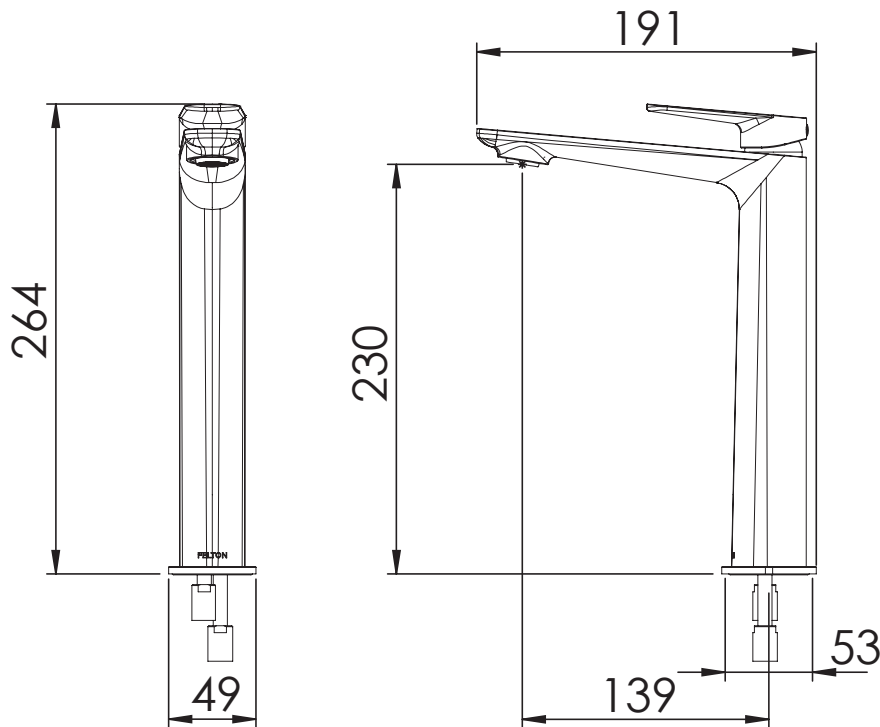

TECHNICAL PRODUCT INFORMATION

WILLO II TALL BASIN MIXER

W2TBMC

FEATURES & BENEFITS

- For All Pressures (up to 1500kPa)
- 139mm reach
- 25mm quality European cartridge
- Pivoting aerator included
- 10 year warranty, extendable to Lifetime Extension Warranty