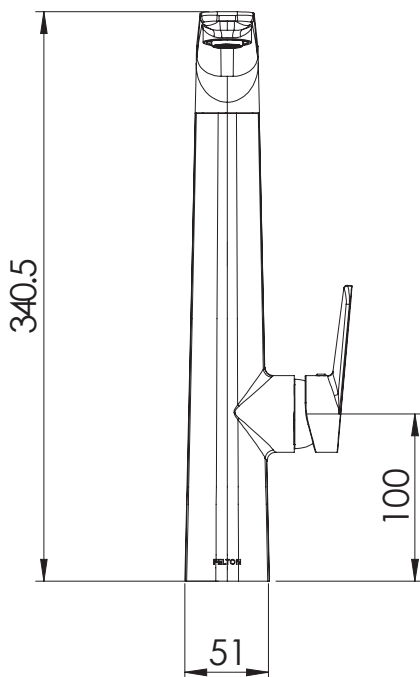

TECHNICAL PRODUCT INFORMATION

WILLO II SINK MIXER

W2SMC

FEATURES & BENEFITS

- For All Pressures (up to 1500kPa)
- 204mm reach
- 35mm quality European cartridge
- 360° swivel spout
- Pivoting aerator included
- 10 year warranty, extendable to Lifetime Extension Warranty