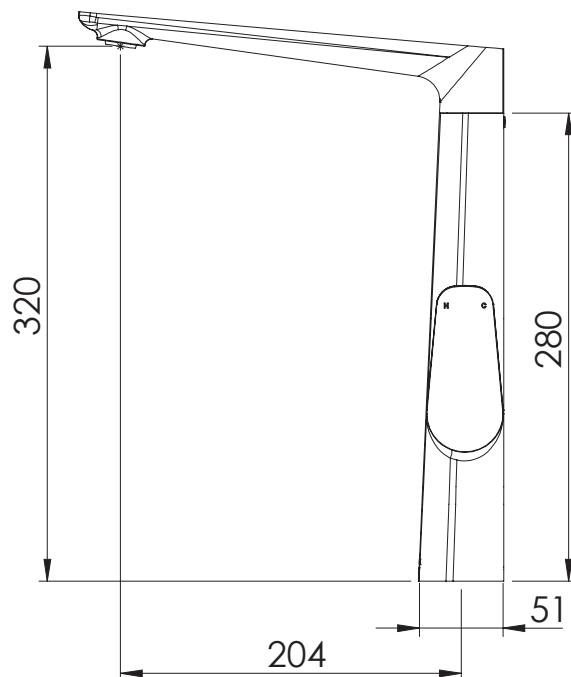

TECHNICAL PRODUCT INFORMATION

WILLO II SINK MIXER

W2SMC

FEATURES & BENEFITS

- For All Pressures (up to 1500kPa)
- 204mm reach
- 35mm quality European cartridge
- 360° swivel spout
- Pivoting aerator included
- 10 year warranty, extendable to Lifetime Extension Warranty