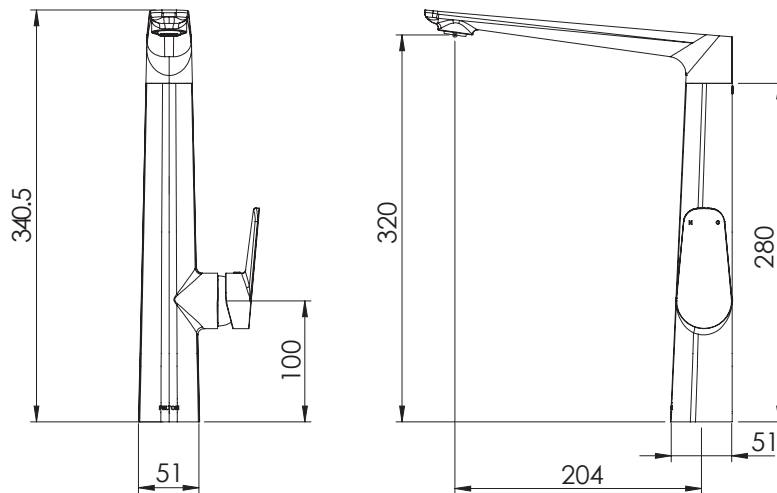

TECHNICAL PRODUCT INFORMATION

WILLO II

SINK MIXER BRUSHED NICKEL

W2SMBN

FEATURES & BENEFITS

- For all pressures (up to 1500kPa)
- Brushed nickel PVD finish
- 35mm quality European cartridge
- 360° swivel spout
- Pivoting aerator included
- 10 year warranty, lifetime extension warranty available
- 5 year limited warranty on product finish