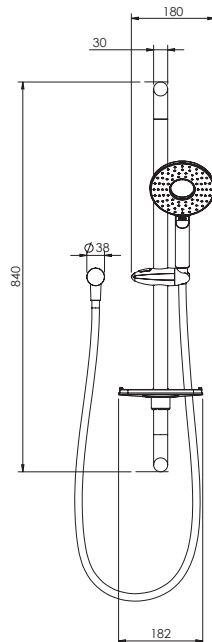

TECHNICAL PRODUCT INFORMATION

WILLO II

W2HSKCSRBN

SINGLE SPRAY SLIDE SHOWER BRUSHED NICKEL

FEATURES & BENEFITS

- For all pressures
- Brushed nickel PVD finish
- Single function handpiece
- Shower aperture - 38mm²
- 840mm slide rail (731mm c-c)
- Brushed nickel PVD elbow
- Soap dish included
- 1.5m large bore EN1113 rated hose
- 5 year warranty