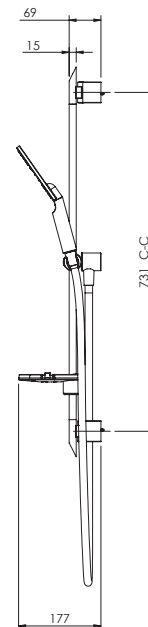

TECHNICAL PRODUCT INFORMATION

WILLO II

W2HSKCSRBN

SINGLE SPRAY SLIDE SHOWER BRUSHED NICKEL

FEATURES & BENEFITS

- For all pressures
- Brushed nickel PVD finish
- Single function handpiece
- Shower aperture - 38mm²
- 840mm slide rail (731mm c-c)
- Brushed nickel PVD elbow
- Soap dish included
- 1.5m large bore EN1113 rated hose
- 5 year warranty