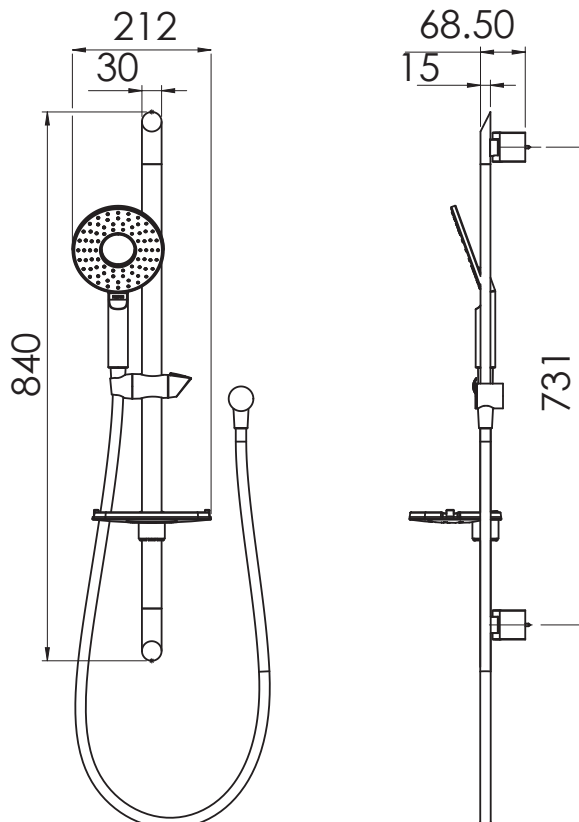

## WILLO II SINGLE SPRAY SLIDE SHOWER

W2HSKCSR

### FEATURES & BENEFITS

- For All Pressures
- Single function handpiece
- Shower aperture - 38mm<sup>2</sup>
- 840mm slide rail (731mm C-C)
- Chrome metal elbow
- Soap dish included
- 1.5m large bore EN1113 rated smooth hose
- Watermark certified
- 5 year warranty