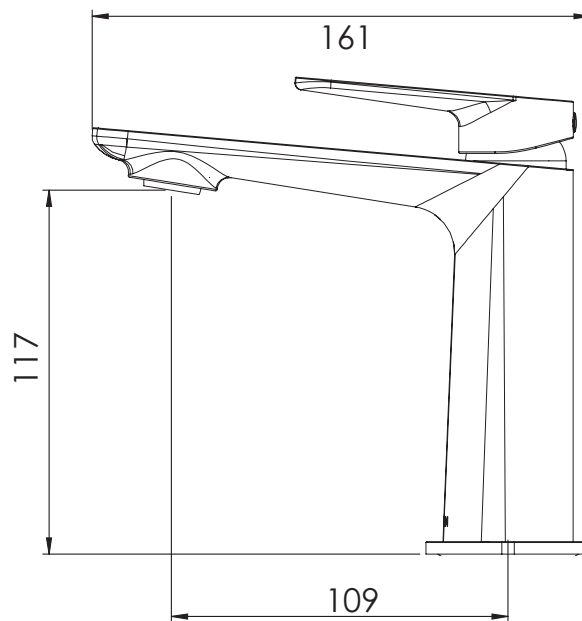

TECHNICAL PRODUCT INFORMATION

WILLO II BASIN MIXER

W2BMC

FEATURES & BENEFITS

- For All Pressures (up to 1500kPa)
- 109mm reach
- 25mm quality European cartridge
- Pivoting aerator included
- 10 year warranty, extendable to Lifetime Extension Warranty