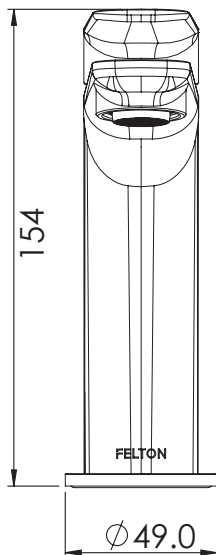

TECHNICAL PRODUCT INFORMATION

WILLO II BASIN MIXER

W2BMC

FEATURES & BENEFITS

- For All Pressures (up to 1500kPa)
- 109mm reach
- 25mm quality European cartridge
- Pivoting aerator included
- 10 year warranty, extendable to Lifetime Extension Warranty