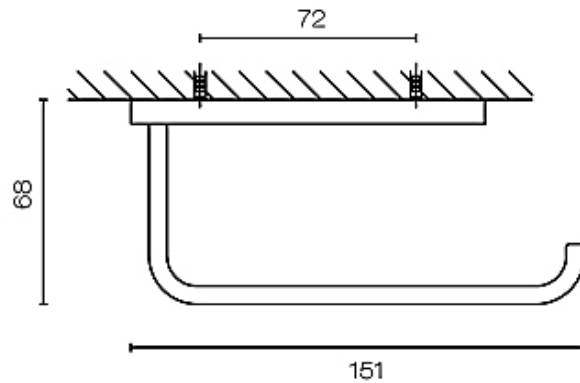

Progetto Venice Toilet Roll Holder

CODE: VE8921.BB | VE8921.BL | VE8921.CR | VE8921.GM | VE8921.GN

Brand	Progetto
Designer	Plumblin
Origin	Italy
Size (mm)	151 (W) x 68 (D)
Warranty	15 Years on Chrome, Brushed Brass and Gunmetal, 5 years on Brushed Nickel & Matte Black