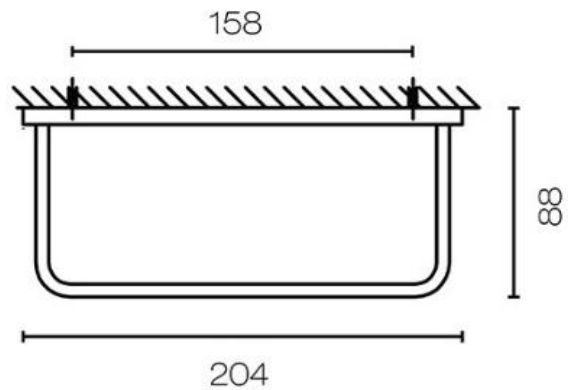

Progetto Venice Towel Ring

CODE: VE8915.BB | VE8915.BL | VE8915.CR | VE8915.GM | VE8915.GN

Brand	Progetto
Designer	Plumblin
Origin	Italy
Size (mm)	204 (W) x 88 (D)
Warranty	15 Years on Chrome, Brushed Brass and Gunmetal, 5 years on Brushed Nickel & Matte Black