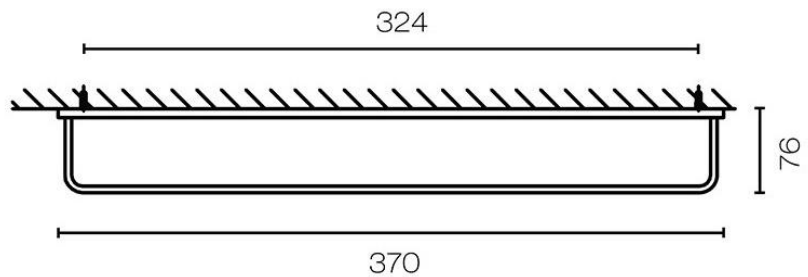

Progetto Venice Towel Rail

CODE: VE8912.BB | VE8912.BL | VE8912.CR | VE8912.GM | VE8912.GN

Brand	Progetto
Designer	Plumblin
Origin	Italy
Size (mm)	370 (W) x 76 (D)
Warranty	15 Years on Chrome, Brushed Brass and Gunmetal, 5 years on Brushed Nickel & Matte Black
Material	Brass