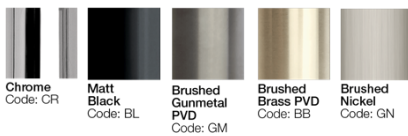

Progetto Venice Towel Rail

CODE: VE8912.BB | VE8912.BL | VE8912.CR | VE8912.GM | VE8912.GN

Brand	Progetto
Designer	Plumblin
Origin	Italy
Size (mm)	370 (W) x 76 (D)
Warranty	15 Years on Chrome, Brushed Brass and Gunmetal, 5 years on Brushed Nickel & Matte Black
Material	Brass

FINISH OPTIONS

Chrome
Code: CR

Matt
Black
Code: BL

Brushed
Gunmetal
PVD
Code: GM

Brushed
Brass PVD
Code: BB

Brushed
Nickel
Code: GN

*Living Finishes: Polished, Brushed & Aged Brass & Brushed Copper are uncoated 'Living Finishes' that will age and changes over time, and variations between items may be visual. The patina will change differently depending on the area, usage and water properties meaning each piece takes on a unique, organic look over time.