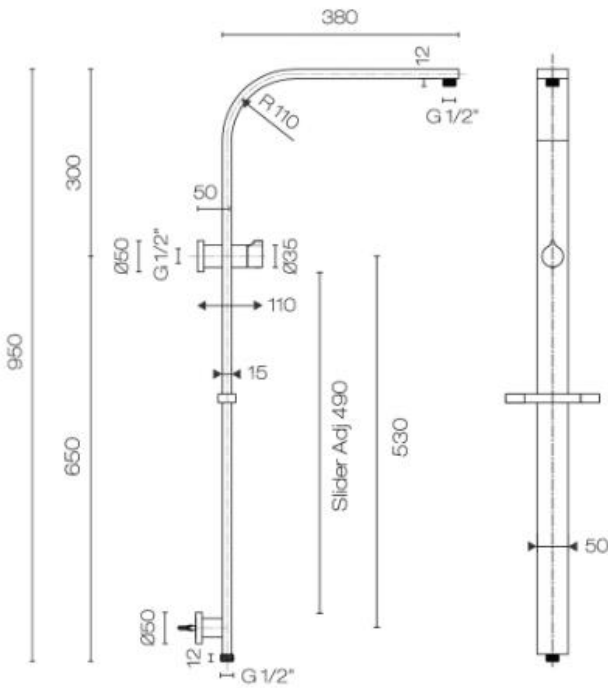

Progetto Venice Square Shower Column

CODE:
VE7906SQ.BB|VE7906SQ.BL|VE7906SQ.CR|VE7906SQ.GM|
VE7906SQ.GN

Brand	Progetto
Designer	Plumblin
Origin	Italy
Shower head (mm)	250x250
Handshower (mm)	60x110
Height (mm)	950
WELS rating	2
Litres per minute	12
Water Inlet	Top
Installation	Wall Mount
Warranty	15 Years on Chrome, Brushed Brass and Gunmetal 5 years on Brushed Nickel & Matte Black 1 year on ceramic cartridge & headworks
Material	Brass