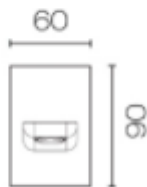

Progetto Venice Bath Spout

CODE:

VE6100.BB|VE6100.BL|VE6100.BN|VE6100.CR| VE6100.GM

Brand	Progetto
Designer	Plumblin
Origin	Italy
Installation	Wall Mount
Water Pressure	Mains
Litres per Minute	16+ Mains
Spout Reach (mm)	180
Back Plate (mm)	60x90
Warranty	15 Years on Chrome, Brushed Brass and Gunmetal, 5 years on Brushed Nickel & Matte Black 1 year on ceramic cartridge & headworks
Material	Brass