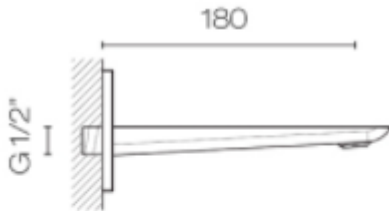

Progetto Venice Bath Spout

CODE:

VE6100.BB|VE6100.BL|VE6100.BN|VE6100.CR| VE6100.GM

Brand	Progetto
Designer	Plumblin
Origin	Italy
Installation	Wall Mount
Water Pressure	Mains
Litres per Minute	16+ Mains
Spout Reach (mm)	180
Back Plate (mm)	60x90
Warranty	15 Years on Chrome, Brushed Brass and Gunmetal, 5 years on Brushed Nickel & Matte Black 1 year on ceramic cartridge & headworks
Material	Brass