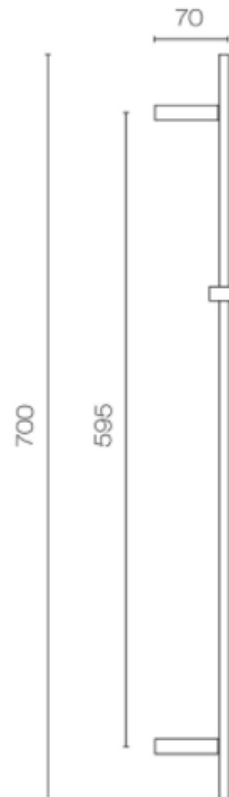

## Progetto Venice Square Slide Shower

CODE: VE309SQ.BB|VE309SQ.BL|VE309SQ.CR|VE309SQ.GM|VE309SQ.BN

<b>Brand</b>	Progetto
<b>Designer</b>	Plumline
<b>Origin</b>	Italy
<b>Installation</b>	Bench Mount
<b>Water Pressure</b>	Mains
<b>WELS Rating</b>	2 Star
<b>Litres per Minute</b>	12 Mains
<b>Handshower Dia (mm)</b>	120
<b>Height (mm)</b>	700
<b>Warranty</b>	15 Years on Chrome, Brushed Brass and Gunmetal, 5 years on Brushed Nickel & Matte Black 1 year on ceramic cartridge & headworks
<b>Material</b>	Brass /ABS
<b>Other Benefits</b>	3 spray function. Twist-free hose