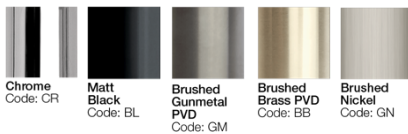

Progetto Venice Round Slide Shower

CODE: VE309RD.BB|VE309RD.BL|VE309RD.CR|VE309RD.GM|VE309RD.BN

Brand	Progetto
Designer	Plumline
Origin	Italy
Installation	Bench Mount
Water Pressure	Mains
WELS Rating	2 Star
Litres per Minute	12 Mains
Handshower Dia (mm)	120
Height (mm)	700
Warranty	15 Years on Chrome, Brushed Brass and Gunmetal, 5 years on Brushed Nickel & Matte Black 1 year on ceramic cartridge & headworks
Material	Brass /ABS
Other Benefits	3 spray function. Twist-free hose

FINISH OPTIONS

*Living Finishes: Polished, Brushed & Aged Brass & Brushed Copper are uncoated 'Living Finishes' that will age and changes over time, and variations between items may be visual. The patina will change differently depending on the area, usage and water properties meaning each piece takes on a unique, organic look over time.