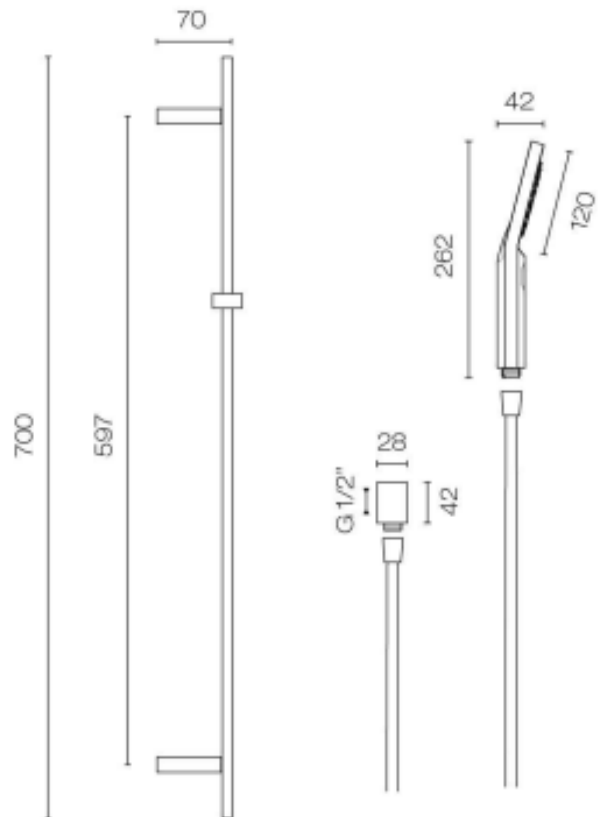

exclusive to
plumbingworld