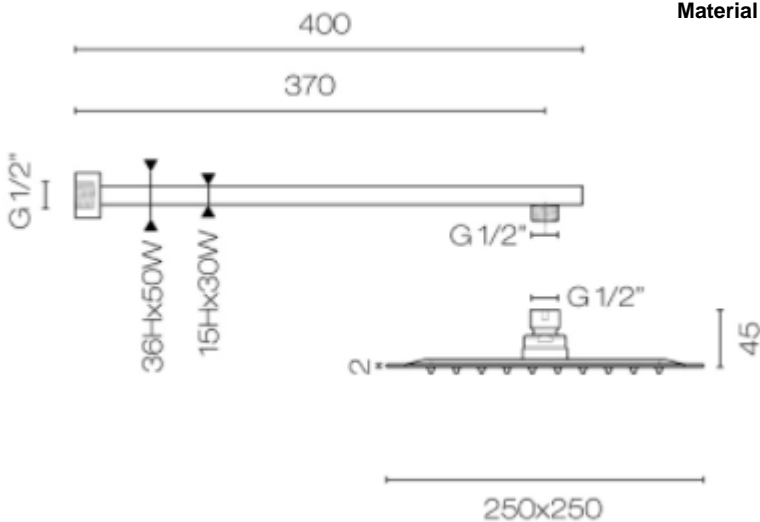

Progetto Venice Square Wall Mount Rainhead 250mm

CODE:
VE250SQW.BB|VE250SQW.BL|VE250SQW.BN|VE250SQW.CR|
VE250SQW.GM

| | |
|--------------------------|--|
| Brand | Progetto |
| Designer | Plumblin |
| Origin | Italy |
| Installation | Wall Mount |
| Shower head (mm) | 250X250 |
| WELS rating | 2 |
| Litres per minute | 12 |
| Warranty | 15 Years on Chrome, Brushed Brass and Gunmetal 5 years on Brushed Nickel & Matte Black 1 year on ceramic cartridge & headworks |
| Material | Brass /Stainless Steel |