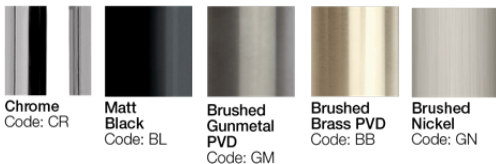

Progetto Venice Square Wall Mount Rainhead 250mm

CODE:
VE250SQW.BB|VE250SQW.BL|VE250SQW.BN|VE250SQW.CR|
VE250SQW.GM

| | |
|--------------------------|--|
| Brand | Progetto |
| Designer | Plumblin |
| Origin | Italy |
| Installation | Wall Mount |
| Shower head (mm) | 250X250 |
| WELS rating | 2 |
| Litres per minute | 12 |
| Warranty | 15 Years on Chrome, Brushed Brass and Gunmetal 5 years on Brushed Nickel & Matte Black 1 year on ceramic cartridge & headworks |
| Material | Brass /Stainless Steel |

FINISH OPTIONS

*Living Finishes: Polished, Brushed & Aged Brass & Brushed Copper are uncoated 'Living Finishes' that will age and changes over time, and variations between items may be visual. The patina will change differently depending on the area, usage and water properties meaning each piece takes on a unique, organic look over time.