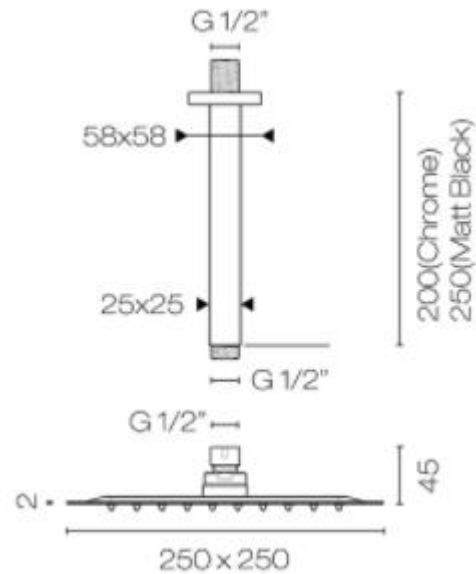

## Progetto Venice Ceiling Mount Rainhead 250mm Square

CODE:  
VE250SQC.BB|VE250SQC.BL|VE250SQC.CR|VE250SQC.GM|  
VE250SQC.GN

<b>Brand</b>	Progetto
<b>Designer</b>	Plumblin
<b>Origin</b>	Italy
<b>Installation</b>	Ceiling Mount
<b>Shower head (mm)</b>	250x250
<b>WELS rating</b>	2
<b>Litres per minute</b>	12
<b>Warranty</b>	15 Years on Chrome, Brushed Brass and Gunmetal 5 years on Brushed Nickel & Matte Black 1 year on ceramic cartridge & headworks
<b>Material</b>	Brass