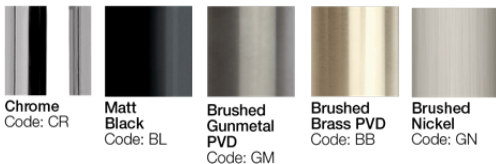

## Progetto Venice Ceiling Mount Rainhead 250mm Square

CODE:  
VE250SQC.BB|VE250SQC.BL|VE250SQC.CR|VE250SQC.GM|  
VE250SQC.GN

<b>Brand</b>	Progetto
<b>Designer</b>	Plumblin
<b>Origin</b>	Italy
<b>Installation</b>	Ceiling Mount
<b>Shower head (mm)</b>	250x250
<b>WELS rating</b>	2
<b>Litres per minute</b>	12
<b>Warranty</b>	15 Years on Chrome, Brushed Brass and Gunmetal 5 years on Brushed Nickel & Matte Black 1 year on ceramic cartridge & headworks
<b>Material</b>	Brass

### FINISH OPTIONS

\*Living Finishes: Polished, Brushed & Aged Brass & Brushed Copper are uncoated 'Living Finishes' that will age and change over time, and variations between items may be visual. The patina will change differently depending on the area, usage and water properties meaning each piece takes on a unique, organic look over time.