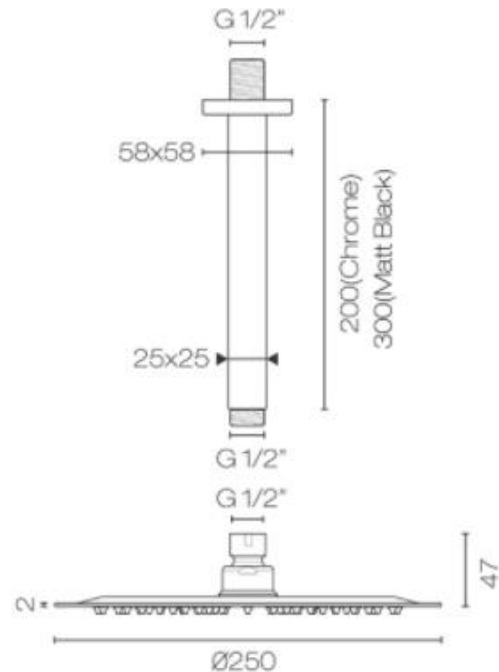

Progetto Venice Round Ceiling Mount Rainhead 250mm

CODE:
VE250RDC.BB|VE250RDC.BL|VE250RDC.CR|VE250RDC.GM|
VE250RDC.BN

Brand	Progetto
Designer	Plumbline
Origin	Italy
Installation	Ceiling Mount
Shower head (mm)	250
WELS rating	2
Litres per minute	12
Warranty	15 Years on Chrome, Brushed Brass and Gunmetal 5 years on Brushed Nickel & Matte Black 1 year on ceramic cartridge & headworks
Material	Brass