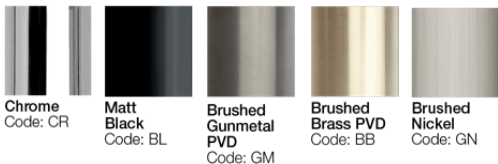

Progetto Venice Round Ceiling Mount Rainhead 250mm

CODE:
VE250RDC.BB|VE250RDC.BL|VE250RDC.CR|VE250RDC.GM|
VE250RDC.BN

Brand	Progetto
Designer	Plumbline
Origin	Italy
Installation	Ceiling Mount
Shower head (mm)	250
WELS rating	2
Litres per minute	12
Warranty	15 Years on Chrome, Brushed Brass and Gunmetal 5 years on Brushed Nickel & Matte Black 1 year on ceramic cartridge & headworks
Material	Brass

FINISH OPTIONS

*Living Finishes: Polished, Brushed & Aged Brass & Brushed Copper are uncoated 'Living Finishes' that will age and changes over time, and variations between items may be visual. The patina will change differently depending on the area, usage and water properties meaning each piece takes on a unique, organic look over time.