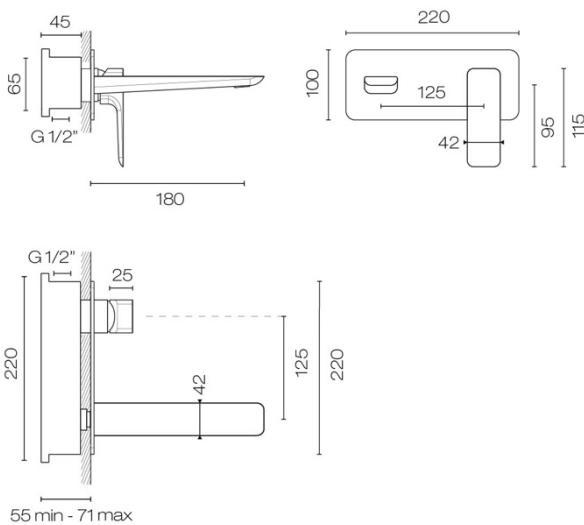

Progetto Venice Wall Mount Mixer

CODE: VE1700.BB | VE1700.BL | VE1700.CR | VE1700.GM
VE1700.BN

Brand	Progetto
Designer	Plumline
Origin	Italy
Water Pressure	Mains
WELS Rating	4 Star
Litres per Minute	7.5
Spout Reach (mm)	180
Backplate (mm)	220x100
Cartridge	35A
Material	Brass
Warranty	15 Years on Chrome, Brushed Brass and Gunmetal, 5 years on Brushed Nickel & Matte Black 1 year on ceramic cartridge & headworks
Other Information	Suitable for basin or bath (2 aerators supplied)