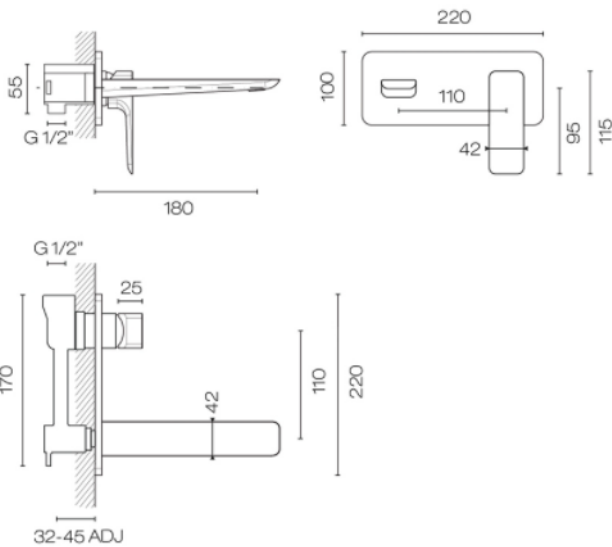

Progetto Venice Wall Mount Mixer

CODE: VE1700.BB|VE1700.BL|VE1700.CR|VE1700.GM|VE1700.BN

Brand	Progetto
Designer	Plumbline
Origin	Italy
Water Pressure	Mains
WELS Rating	4 Star
Litres per Minute	7.5
Spout Reach (mm)	190
Backplate (mm)	220x100
Cartridge	35A
Material	Brass
Warranty	15 Years on Chrome, Brushed Brass and Gunmetal, 5 years on Brushed Nickel & Matte Black 1 year on ceramic cartridge & headworks
Other Information	Suitable for basin or bath (2 aerators supplied)