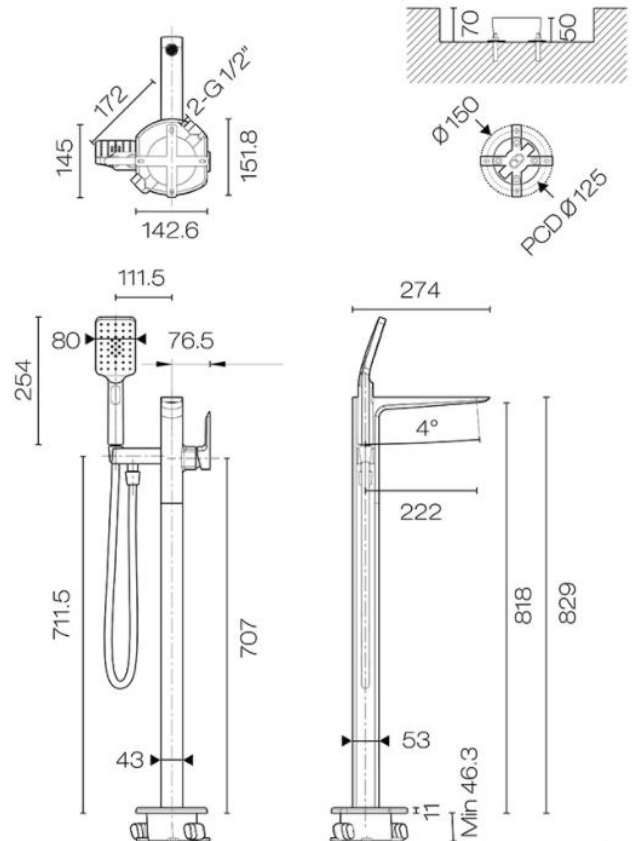

Progetto Venice Floor-Mount Bath Filler & Handshower

CODE: VE1500.BB|VE1500.BL|VE1500.CR|VE1500.GM|VE1500.BN

Brand	Progetto
Designer	Plumbline
Origin	Italy
Installation	Floor Mount
Water Pressure	Mains
Cartridge	35A
Litres per Minute	16+ Mains
Spout Reach (mm)	222
Height (mm)	818
Warranty	15 Years on Chrome, Brushed Brass and Gunmetal 5 years on Brushed Nickel & Matte Black 1 year on ceramic cartridge & headworks
Material	Brass
Backflow Preventer	Yes