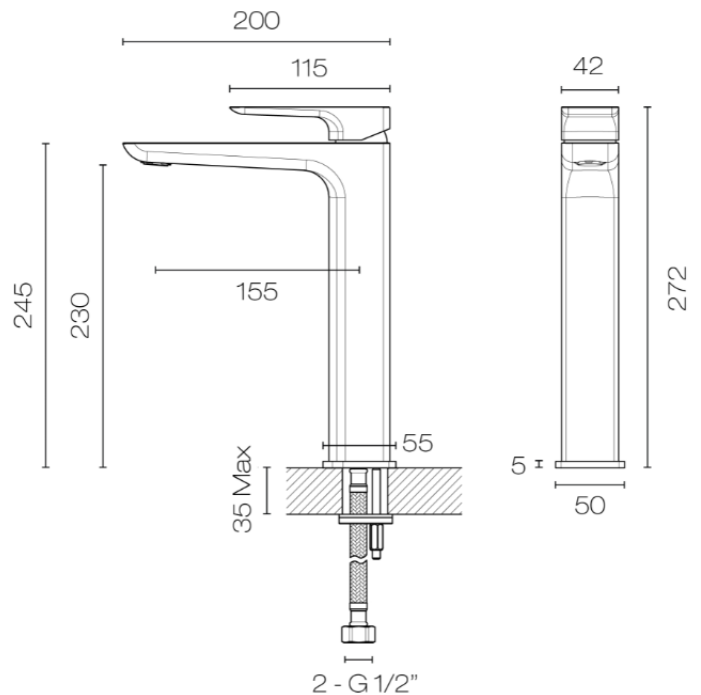

Progetto Venice Vessel Basin Mixer

CODE: VE0300.BB|VE0300.BL|VE0300.CR|VE0300.GM|VE0300.BN

Brand	Progetto
Designer	Plumblin
Origin	Italy
Installation	Bench Mount
Water Pressure	Mains
WELS Rating	4 Star
Litres per Minute	7.5 Mains
Spout Reach (mm)	155
Height (mm)	272
Warranty	15 Years on Chrome, Brushed Brass and Gunmetal, 5 years on Brushed Nickel & Matte Black 1 year on ceramic cartridge & headworks
Material	Brass