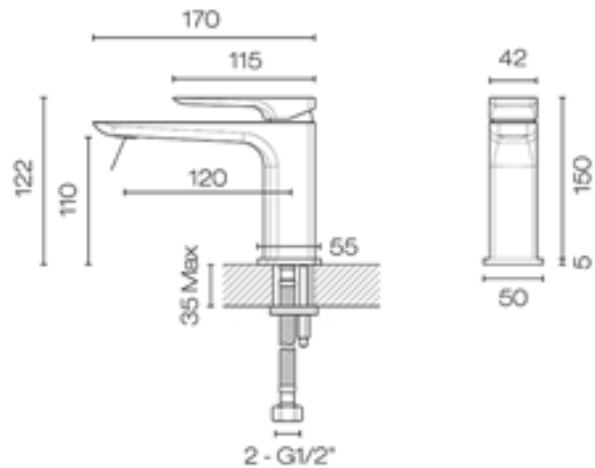

## Progetto Venice Basin Mixer

CODE: VE0101.BB|VE0101.BL|VE0101.CR|VE0101.GM| VE0101.BN

<b>Brand</b>	Progetto
<b>Designer</b>	Plumbline
<b>Origin</b>	Italy
<b>Installation</b>	Bench Mount
<b>Water Pressure</b>	Mains
<b>WELS Rating</b>	4 Star
<b>Litres per Minute</b>	7.5 Mains
<b>Spout Reach (mm)</b>	120
<b>Height (mm)</b>	140
<b>Warranty</b>	15 Years on Chrome, Brushed Brass and Gunmetal, 5 years on Brushed Nickel & Matte Black 1 year on ceramic cartridge & headworks
<b>Material</b>	Brass