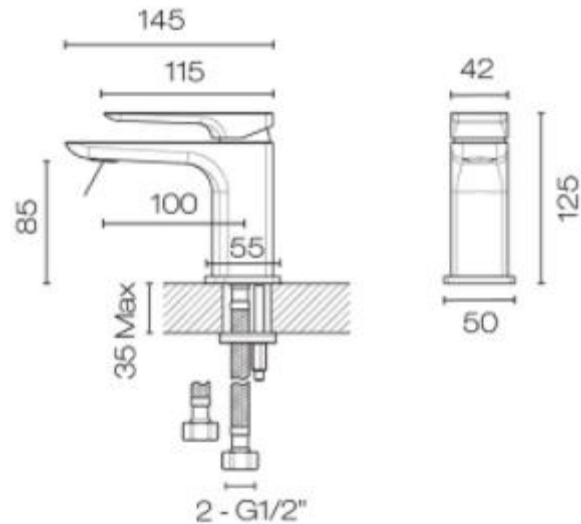

## Progetto Venice Mini Basin Mixer

CODE: VE0100.BB|VE0100.BL|VE0100.CR|VE0100.GM| VE0100.BN

<b>Brand</b>	Progetto
<b>Designer</b>	Plumbline
<b>Origin</b>	Italy
<b>Installation</b>	Bench Mount
<b>Water Pressure</b>	Mains
<b>WELS Rating</b>	4 Star
<b>Litres per Minute</b>	7.5 Mains
<b>Spout Reach (mm)</b>	100
<b>Height (mm)</b>	120
<b>Warranty</b>	15 Years on Chrome, Brushed Brass and Gunmetal, 5 years on Brushed Nickel & Matte Black 1 year on ceramic cartridge & headworks
<b>Material</b>	Brass