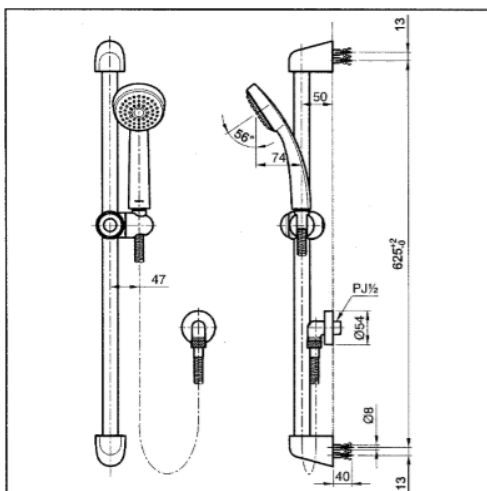

# TOTO®

**DONNA**

**SLIDE SHOWER**

**TECHNICAL DATA SHEET**

**TX721AV2K1**

Please note, the Donna has a new shower head style (see diagram below) – updated image coming soon.

**Features:**

- Single function shower head
- Quick adjust slide button

**Specifications:**

- Mains pressure
- WELS 3-star (8l/min)
- 625mm rail

**Parts Description:**

- D0405 (Shower head)
- P40815 (Slide shower hose)
- R01-C (Slide adjustment)

**Colour:**

- Chrome

**PLEASE NOTE MEASUREMENTS ARE NOMINAL ONLY. PLEASE MEASURE PRODUCT ON SITE.**