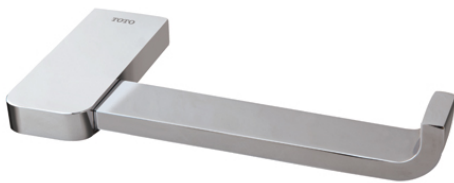

TOTO®

REI

PAPER HOLDER

TECHNICAL DATA SHEET

TX703ARS

Features:

- Smooth curved/square design
- Chrome on brass construction
- Cutting edge modern design
- Cool soft square lines

Specifications:

- 190 x 100 x 30 x 20mm
- Chromed brass construction

Parts Description:

- TX703ARS

Colour:

- Chrome