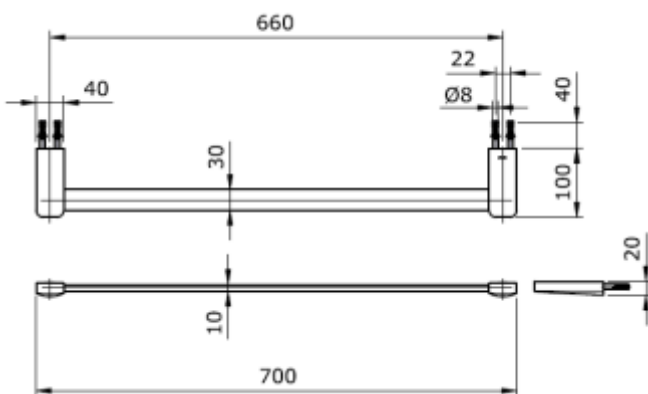

TOTO®

REI

700MM TOWEL BAR

TECHNICAL DATA SHEET

TX701ARS

Features:

- Smooth curved/square design
- Cutting edge modern design
- Chrome on brass construction

Specifications:

- 700 x 100 x 20mm
- Chromed brass construction

Parts Description:

- TX701ARS

Colour:

- Chrome

**PLEASE NOTE MEASUREMENTS ARE
NOMINAL ONLY.
PLEASE MEASURE PRODUCT ON SITE.**