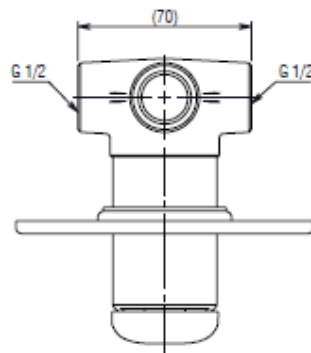

TOTO®

ALICANTE

SHOWER MIXER

TECHNICAL DATA SHEET

TX443SXNZ

Features:

- Very smooth handle action
- Energy saving cartridge
- Italian design

Specifications:

- Mains pressure only
- Unique fixing system
- Install protection system
- 120mm x 135mm face plate

Parts Description:

- K035A-03 (Cartridge)
- S61043 (Handle grub screw)
- S71119 (Face plate)

Colour:

- Chrome

**PLEASE NOTE MEASUREMENTS ARE
NOMINAL ONLY.
PLEASE MEASURE PRODUCT ON SITE.**