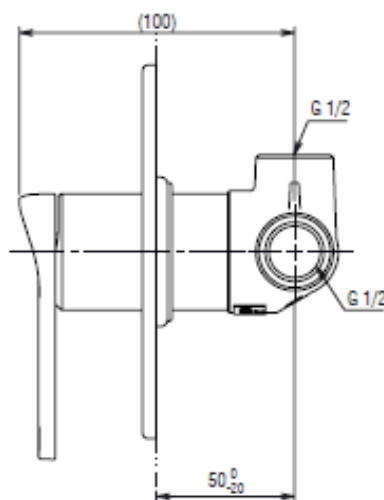

TOTO®

ALICANTE

SHOWER MIXER

TECHNICAL DATA SHEET

TX443SXNZ

Features:

- Very smooth handle action
- Energy saving cartridge
- Italian design

Specifications:

- Mains pressure only
- Unique fixing system
- Install protection system
- 120mm x 135mm face plate

Parts Description:

- K035A-03 (Cartridge)
- S61043 (Handle grub screw)
- S71119 (Face plate)

Colour:

- Chrome

**PLEASE NOTE MEASUREMENTS ARE
NOMINAL ONLY.
PLEASE MEASURE PRODUCT ON SITE.**