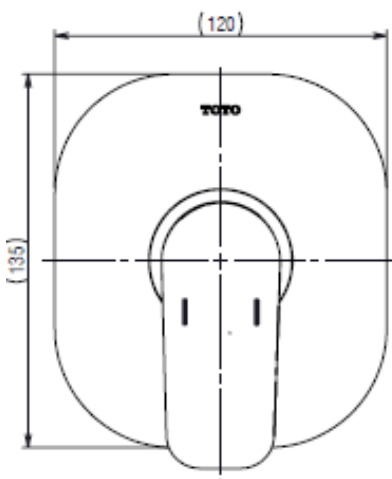

TOTO®

ALICANTE

SHOWER MIXER

TECHNICAL DATA SHEET

TX443SXNZ

Features:

- Very smooth handle action
- Energy saving cartridge
- Italian design

Specifications:

- Mains pressure only
- Unique fixing system
- Install protection system
- 120mm x 135mm face plate

Parts Description:

- K035A-03 (Cartridge)
- S61043 (Handle grub screw)
- S71119 (Face plate)

Colour:

- Chrome

**PLEASE NOTE MEASUREMENTS ARE
NOMINAL ONLY.
PLEASE MEASURE PRODUCT ON SITE.**