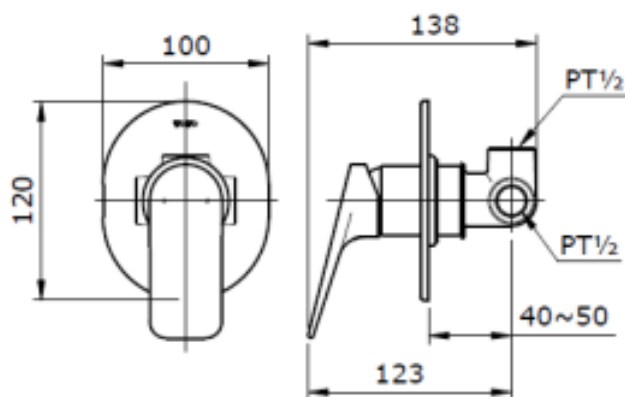

TOTO®

REI

SQUARE SHOWER MIXER

TECHNICAL DATA SHEET

TX443SRSNZ

Features:

- Single lever shower mixer
- Blade style handle

Specifications:

- Mains pressure only
- Supplied with fixing lugged nipples
- 100mm x 120mm face plate

Parts Description:

- K035A-03 (Cartridge)
- S61015 (Handle grub screw)

Colour:

- Chrome

FPB
CO.NZ
FUTURE-PROOF BUILDING

**PLEASE NOTE MEASUREMENTS ARE
NOMINAL ONLY.
PLEASE MEASURE PRODUCT ON SITE**