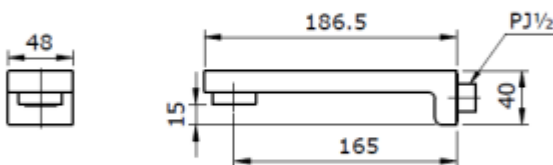

TOTO®

REI

BATH SPOUT

TECHNICAL DATA SHEET

TX441SM

Features:

- Designed for mains pressure
- Square design
- Chrome on brass construction
- Modern square design

Specifications:

- Solid brass construction
- Gauzed aerator
- L= 186mm
- 15mm male feed connection

Parts Description:

- TX441SM

Colour:

- Chrome

**PLEASE NOTE MEASUREMENTS ARE
NOMINAL ONLY.
PLEASE MEASURE PRODUCT ON SITE.**