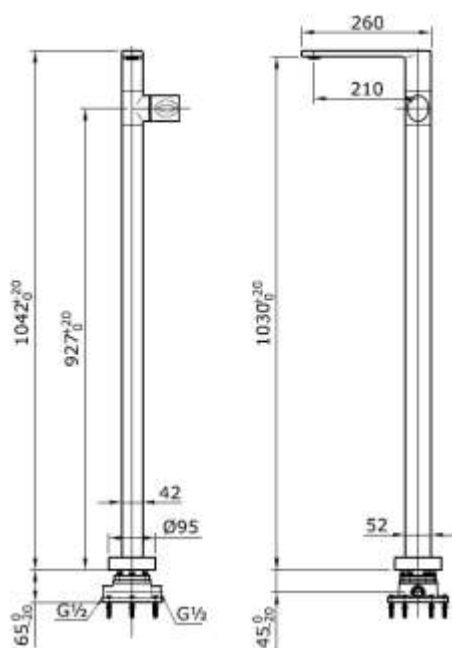

#### Specifications:

- Mains pressure only
- Supplied with capping flange
- 5 Star Wels 5L/min

#### Parts Description:

- FB15001 (Cartridge)
- S61043 (Handle grub screw)
- N408351 (Aerator)

#### Colour:

- Chrome

PLEASE NOTE MEASUREMENTS ARE  
NOMINAL ONLY.  
PLEASE MEASURE PRODUCT ON SITE.