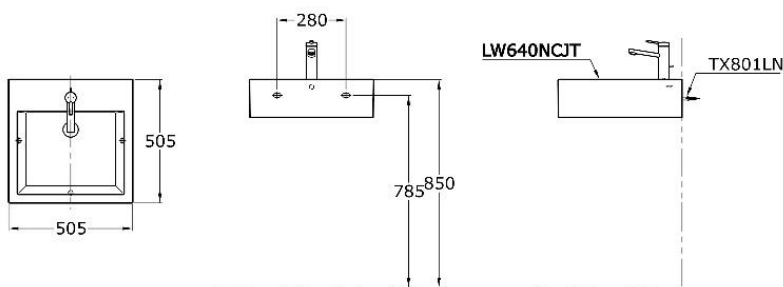

TOTO

VALDES

Square Wall Hung Basin

TOTVALWALLHUNG

TECHNICAL DATA SHEET

Features:

- Vitreous china
- Classic square design

Specifications:

- Rear chrome overflow ring
- Basin 505x505x155mm
- 1 tap-hole
- 32mm waste hole
- Wall-hung fixing

Parts Description:

- LW640NCJTZW/F
- TX801LN fixing kit

Colour:

- White

LW 640 NCJT

*Tapware and waste not included

**PLEASE NOTE MEASUREMENTS ARE
NOMINAL ONLY.
PLEASE MEASURE PRODUCT ON SITE**