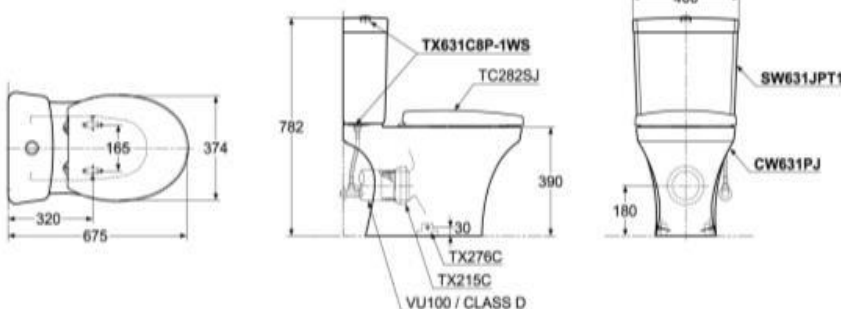

TOTO®

SANTO

P-TRAP CLOSE COUPLED TOILET SUITE

TECHNICAL DATA SHEET

TOT-SANTOP'WH

Features:

- Dual flush cistern
- 4.5/3L water saving cistern
- Left or right bottom entry
- 4 -Star WELS rating
- Soft close – Duraplast quick release seat
- Geberit inlet/outlet valves

Specifications:

- Wash-down, dual flush
- 4.5/3L cistern flush
- 180mm P-trap set-out
- R/H bottom entry inlet (standard)

Parts Description:

- CW631PJWS (P-pan only)
- SW631JPT631-8P (cistern only)
- TC282SJ (Soft close seat only)
- TX276C (Fixing kit)
- 222.100.00.1 (Inlet valve)
- 223.003.21.1 (Outlet valve)

Colour:

- White

**PLEASE NOTE MEASUREMENTS ARE
NOMINAL ONLY.
PLEASE MEASURE PRODUCT ON SITE**