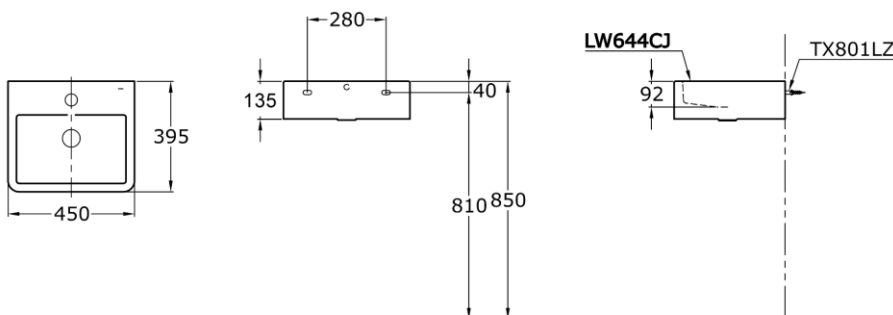

Specifications:

- Basin 450 X 395 X 135mm
- Wall Hung Fixing
- 32mm waste hole
- One tap Hole
- Can be installed to be compliant with NZS4121:2001 design for access and mobility

LW 644 CJ