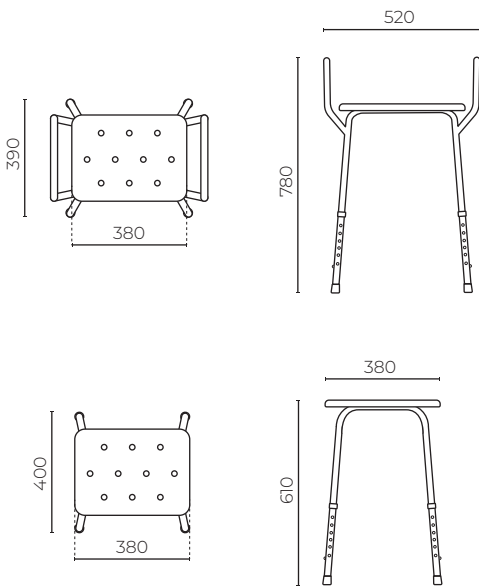

SAFETY BATHROOM STOOL

LEVSTOOLARM470 | STOOL-STANDARD

MATERIAL: Powder coated aluminium frame, plastic seat

WARRANTY: 1 year

MAX USER WEIGHT: 170kg

ARMS

OVERALL WIDTH (MM): 520

OVERALL DEPTH (MM): 390

OVERALL HEIGHT (MM): 665-780

SEAT WIDTH (MM): 380

SEAT DEPTH (MM): 285

SEAT HEIGHT (MM): 500-625mm

NET WEIGHT: 2.3kg

STANDARD

OVERALL WIDTH (MM): 380

OVERALL DEPTH (MM): 400

SEAT WIDTH (MM): 380

SEAT DEPTH (MM): 285

SEAT HEIGHT (MM): 485-610

NET WEIGHT: 2kg

FEATURES

- Lightweight powder-coated aluminium frame
- Non-slip plastic seat with drainage holes
- Height adjustable legs with multi-level adjustment for uneven surfaces
- Rubber non-slip
- Tested and approved to AS/NZS 3973:2009 standards