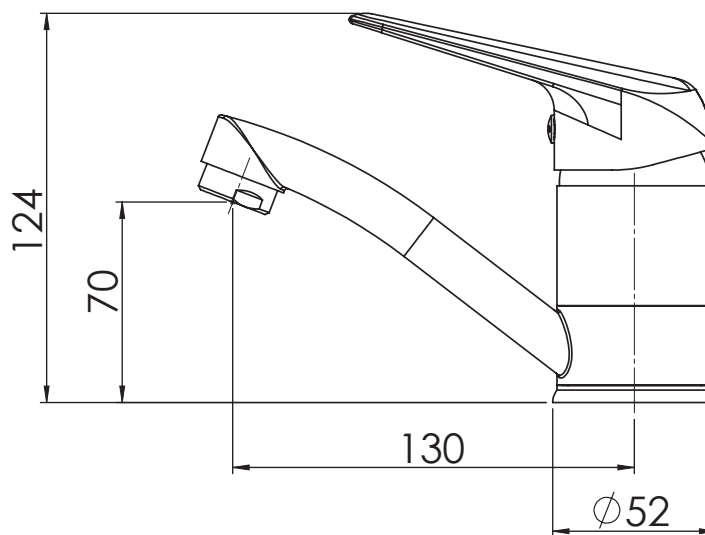

TECHNICAL PRODUCT INFORMATION

REFLEX SWIVEL BASIN MIXER

RSBMC

FEATURES & BENEFITS

- For All Pressures (up to 1500kPa)
- 130mm reach
- 40mm quality European cartridge
- 360° swivel spout
- Designed in NZ
- Watermark certified
- 10 year warranty
- Extendable to Lifetime Extension Warranty