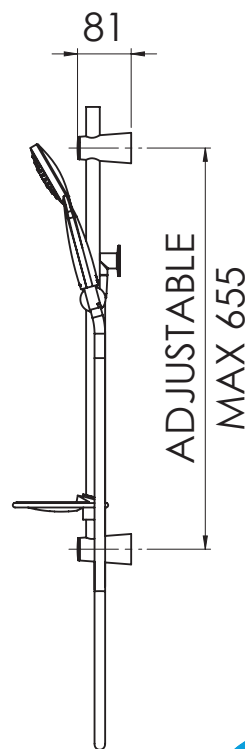

TECHNICAL PRODUCT INFORMATION

REFLEX SINGLE SPRAY SLIDE SHOWER

RHSKCSR

FEATURES & BENEFITS

- For All Pressures (up to 1500kPa)
- Single function handpiece
- Shower aperture - 47mm²
- 690mm adjustable slide rail (max 655mm C-C)
- 1.5m large bore EN1113 rated metal hose
- Watermark certified
- 5 year warranty