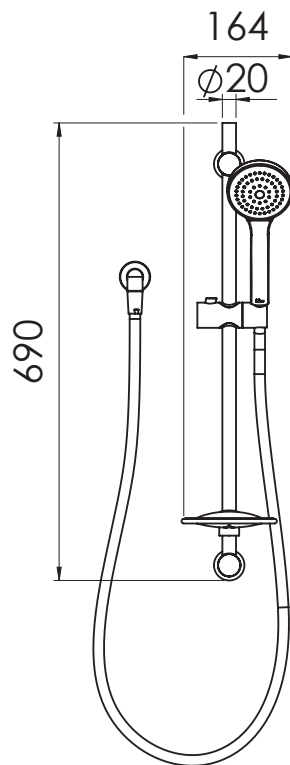

TECHNICAL PRODUCT INFORMATION

REFLEX SINGLE SPRAY SLIDE SHOWER

RHSKCSR

FEATURES & BENEFITS

- For All Pressures (up to 1500kPa)
- Single function handpiece
- Shower aperture - 47mm²
- 690mm adjustable slide rail (max 655mm C-C)
- 1.5m large bore EN1113 rated metal hose
- Watermark certified
- 5 year warranty