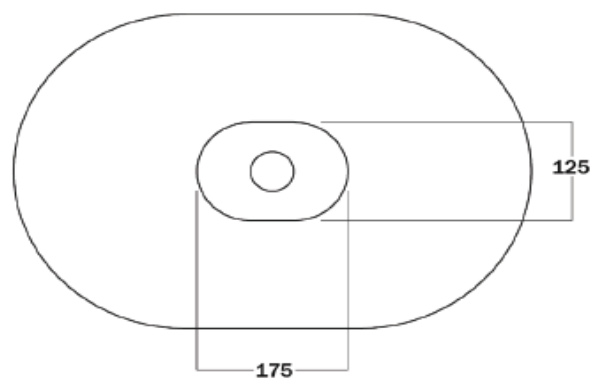

TECHNICAL SCHEDULE

Marblo Mojo Ellipse 600mm basin

Code: MJE600

Inspirational + European + Bathroomware

t 09 444 5656

e info@metrix.co.nz

www.metrix.co.nz