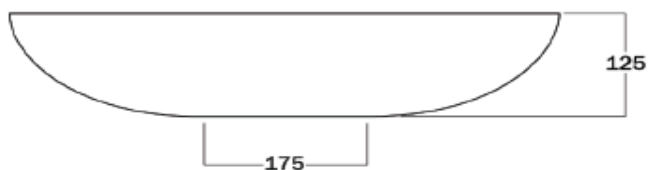

TECHNICAL SCHEDULE

Marblo Mojo Ellipse 600mm basin

Code: MJE600

Inspirational + European + Bathroomware

t 09 444 5656

e info@metrix.co.nz

www.metrix.co.nz