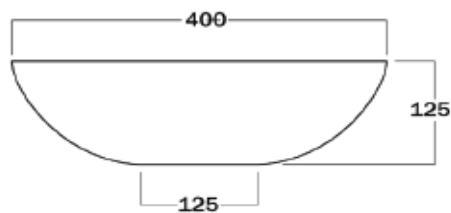

TECHNICAL SCHEDULE

Marblo Mojo Ellipse 600mm basin

Code: MJE600

Inspirational + European + Bathroomware

t 09 444 5656

e info@metrix.co.nz

www.metrix.co.nz