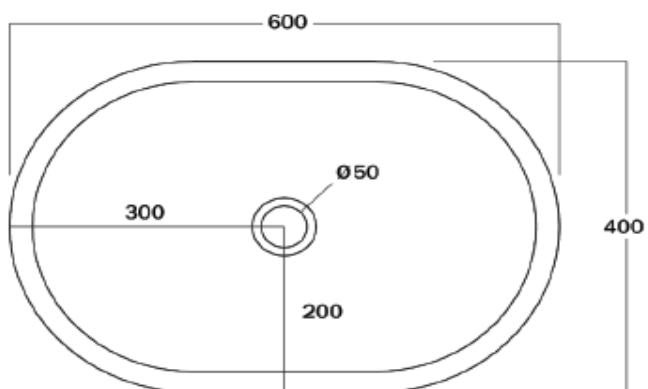

TECHNICAL SCHEDULE

Marblo Mojo Ellipse 600mm basin

Code: MJE600

Inspirational + European + Bathroomware

t 09 444 5656

e info@metrix.co.nz

www.metrix.co.nz