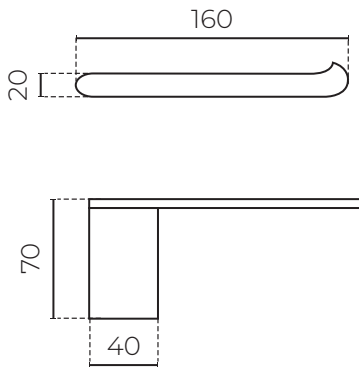

ZARA

Toilet Roll Holder

LEVZATRHBK | LEVZATRHCP

MATERIAL: Solid brass/stainless steel construction
WIDTH (MM): 160
DEPTH (MM): 70
HEIGHT (MM): 20
WARRANTY: 10 year warranty on chrome & 2 year warranty on black finish

FEATURES

- Modern rounded square design
- Dual fixing points

FINISHES AVAILABLE:

Black Code: BK
Chrome Code: CP