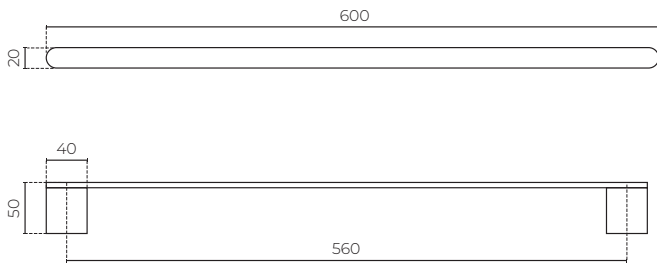

ZARA

Single Towel Bar

LEVZASTR600BK | LEVZASTR600CP

MATERIAL: Solid brass construction

WIDTH (MM): 600

DEPTH (MM): 50

HEIGHT (MM): 20

WARRANTY: 10 year warranty on chrome & 2 year warranty on black finish

FEATURES

- Modern rounded square design
- Dual fixing points

FINISHES AVAILABLE:

Black Code: BK Chrome Code: CP