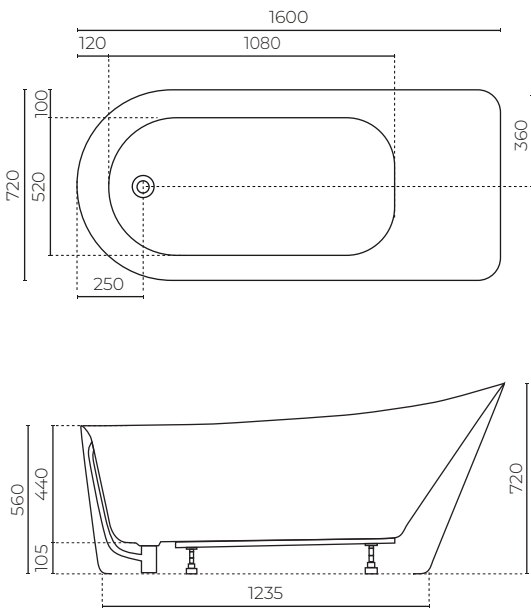

## YORK SLIPPER

Freestanding Bath

LEVYOSFSB16X7

**CONSTRUCTION:** Lucite European sanitary grade acrylic  
**LENGTH (MM):** 1600  
**WIDTH (MM):** 720  
**HEIGHT (MM):** 720  
**INTERNAL DEPTH (MM):** 440  
**WASTE CENTRE FROM THE END (MM):** 250x360  
**POP-UP WASTE DEPTH (MM):** 105  
**WATER CAPACITY (LITRE):** 243 approx, 50mm below lip  
**WARRANTY:** 10 years

### FEATURES

- Twin skin construction
- Thin rim
- Built in lumber support
- Modern Slipper Shape
- Round and Square ends
- Fibreglass and board reinforced base
- 4 independent leveling feet
- Built in overflow