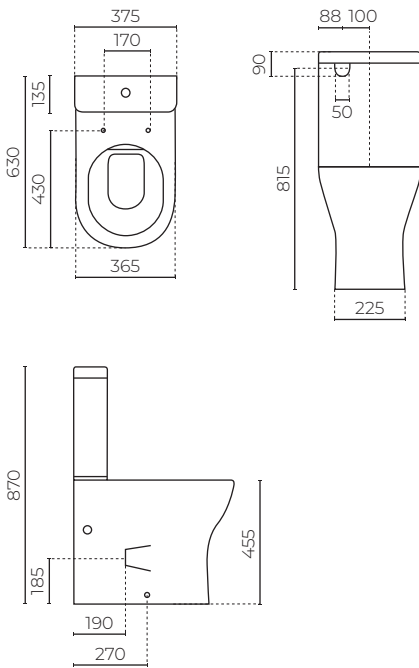

### Comfort Rimless Back-to-Wall Toilet Suite

LEVYORKCOMF

**CONSTRUCTION:** Vitreous China

**WIDTH (MM):** 375

**DEPTH (MM):** 630

**HEIGHT (MM):** 870

**SOFT CLOSE:** Yes

**RIMLESS:** Yes

**PAN:** Standard Back-to-wall (suitable for P installation)

**TRAP / SETOUT (MM):** S / 140-220

**WELS RATING:** 4 star rated

**WATER CONSUMPTION (L/FLUSH):** 4.5/3

**WARRANTY:** 10 years on toilet suite, 5 years on inlet and outlet valve, 1 year on non-residential

#### SPARE PARTS

- LEVYORKCIST / Cistern
- LEVYORKPAN / Pan
- LEVYORKSEAT / Seat
- THX918 / Pan connector
- LEVB4910T / Flushing valve
- LEV3200 / Back entry inlet valve
- LEVB5370 / Push button set
- LEVB7051 / Cistern bolt set
- LEV30182Y / Gasket | Donut
- LEVB9041 / 15mm cistern plug