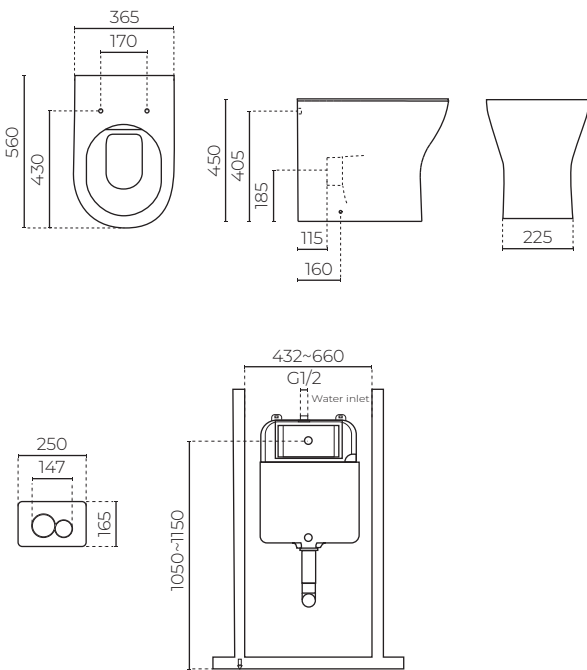

YORK

Independent BTW Toilet Suite with In-wall Cistern and Black Round Push Plate

LEVYORINWALLEBK

CONSTRUCTION: Vitreous China

WIDTH (MM): 365

DEPTH (MM): 560

HEIGHT (MM): 450

SOFT CLOSE: Yes

RIMLESS: Yes

PAN: P trap only

TRAP / SETOUT (MM): P / 185

WELS RATING: 4 star rated

WATER CONSUMPTION (L/FLUSH): 4.5/3, 3.2L average flush

WARRANTY: 10 years on toilet suite, 1 year on non-residential

FEATURES

- Rimless design for easy clean
- Modern back to wall design
- Soft close, quick release UF seat
- LeVivi in-wall cistern designed to fit within standard wall cavity
- Black round faceplate included

SPARE PARTS

- LEVYORIDPAN / Pan
- LEVIWCIST / Cistern
- LEVYORKSEAT / Seat
- LEV97EBK / Push Plate

FINISHES AVAILABLE:

White