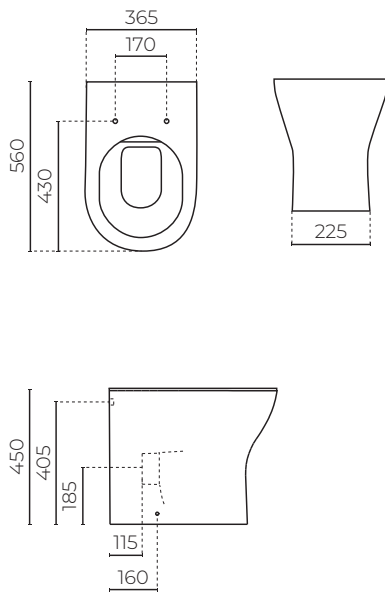

YORK

Independent BTW Pan and Seat

LEVYORIDPANSEAT

CONSTRUCTION: Vitreous China

WIDTH (MM): 365

DEPTH (MM): 560

HEIGHT (MM): 450

SOFT CLOSE: Yes

RIMLESS: Yes

PAN: P trap only

TRAP / SETOUT (MM): P / 185

WELS RATING: 4 star rated

WATER CONSUMPTION (L/FLUSH): 4.5/3, 3.2L average flush

WARRANTY: 10 years on toilet suite, 1 year on non-residential

FEATURES

White