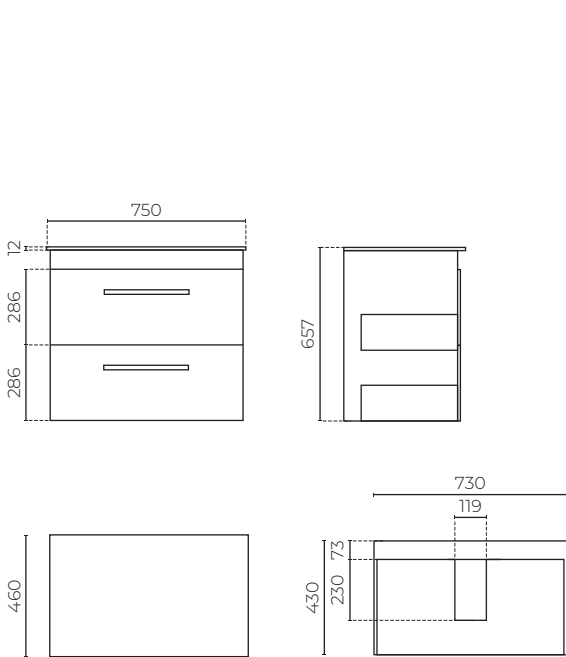

YORK PRIMA WALL-HUNG VANITY

750mm

LEVYOPSS75WDSWH | LEVYOPSS75WDSEL
 LEVYOPSS75WDSCO | LEVYOPSS75WDSLO
 LEVYOPSS75WDSWN

CABINET MATERIAL: E1 moisture resistant board
TOP MATERIAL: 12mm solid surface slab
INSTALLATION: Wall-hung
WIDTH (MM): 900
DEPTH (MM): 460
HEIGHT (MM): 657
WARRANTY: 10 years on top, 7 years on cabinet
OVERFLOW: No
WASTE SIZE (MM): 0
WASTE INCLUDED: No
TAPHOLE: 0 — Drilled by installer

FEATURES

- Prima 12mm solid surface slab top
- Soft close drawers
- 2x full-depth drawers with waste cut out top only
- Full extension heavy-duty runners on drawers
- Black handle upgrade available at additional cost

SPARE PARTS

- LEV320HDL** / Handle upgrade (Stainless or Black)
- LEVYOPSS75012 / Top
- LEVYO75WHDDS** / Cabinet

FINISHES AVAILABLE: