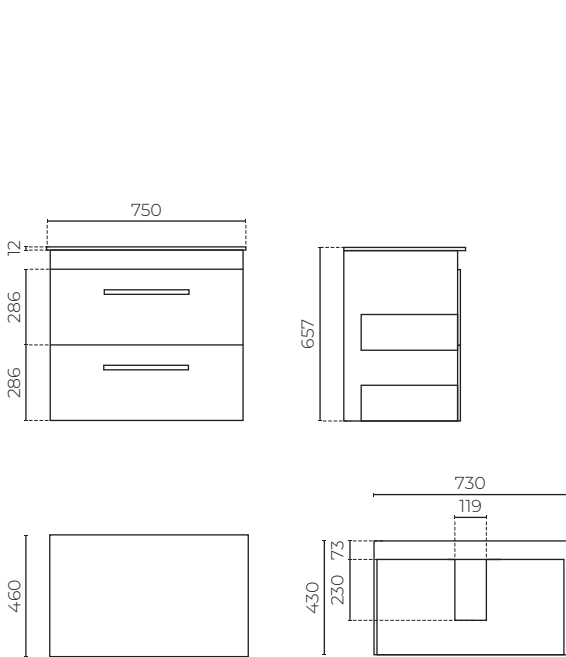

YORK PRIMA WALL-HUNG VANITY

750mm

LEVYOPSS75WDSWH | LEVYOPSS75WDSEL
LEVYOPSS75WDSDW | LEVYOPSS75WDSCO

CABINET MATERIAL: E1 moisture resistant board
TOP MATERIAL: 12mm solid surface slab
INSTALLATION: Wall-hung
WIDTH (MM): 900
DEPTH (MM): 460
HEIGHT (MM): 657
WARRANTY: 10 years on top, 7 years on cabinet
OVERFLOW: No
WASTE SIZE (MM): 0
WASTE INCLUDED: No
TAPHOLE: 0 — Drilled by installer

FEATURES

- Prima 12mm solid surface slab top
- Soft close drawers
- 2x full-depth drawers with waste cut out top only
- Full extension heavy-duty runners on drawers
- Black handle upgrade available at additional cost

SPARE PARTS

- LEV320HDL** / Handle upgrade (Stainless or Black)
- LEVYOPSS75012 / Top
- LEVYO75WHDDS** / Cabinet

FINISHES AVAILABLE:

White
Code: WH

Elm
Code: EL

Driftwood
Code: DW

Charred Oak
Code: CO