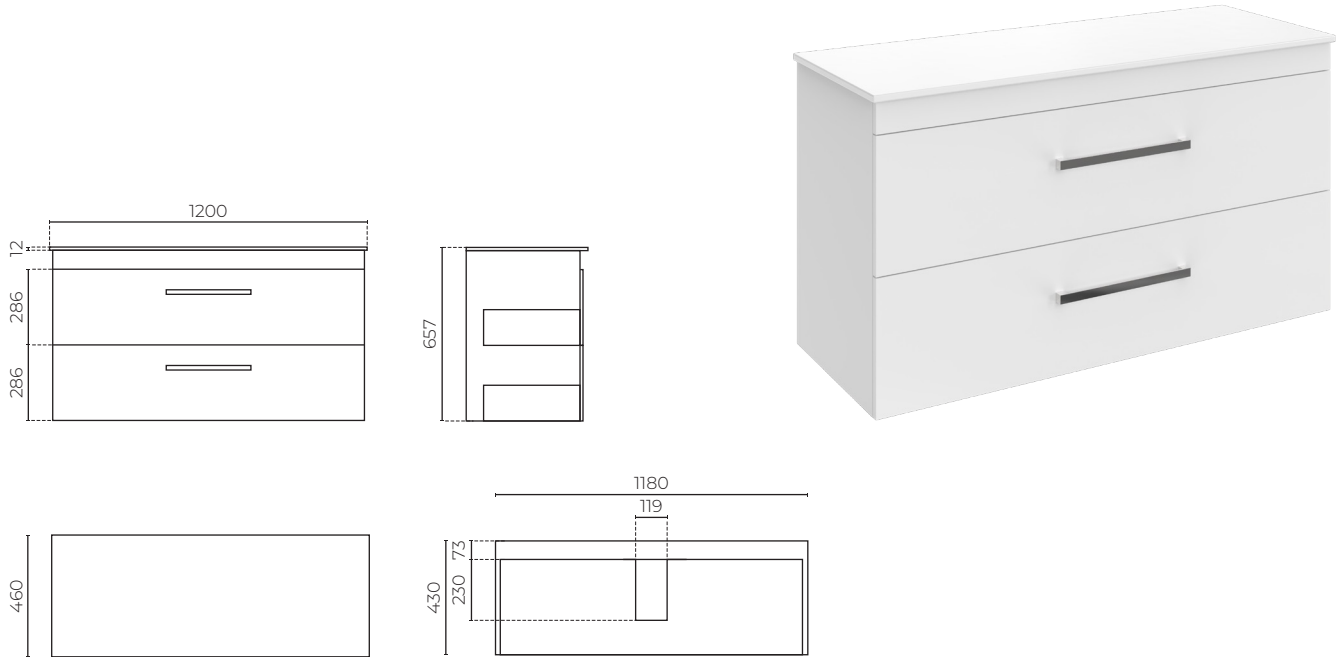

YORK PRIMA WALL-HUNG VANITY

1200mm

LEVYOPSS12WDSWH | LEVYOPSS12WDSEL
LEVYOPSS12WDSDW | LEVYOPSS12WDSCO

CABINET MATERIAL: E1 moisture resistant board
TOP MATERIAL: 12mm solid surface slab
INSTALLATION: Wall-hung
WIDTH (MM): 1200
DEPTH (MM): 460
HEIGHT (MM): 657
WARRANTY: 10 years on top, 7 years on cabinet
OVERFLOW: No
WASTE SIZE (MM): 0
WASTE INCLUDED: No
TAPHOLE: 0 — Drilled by installer

FEATURES

- Prima 12mm solid surface slab top
- Soft close drawers
- 2x full-depth drawers with waste cut out top only
- Full extension heavy-duty runners on drawers
- Black handle upgrade available at additional cost

SPARE PARTS

- LEV320HDL** / Handle upgrade (Stainless or Black)
- LEVYOPSS120012 / Top
- LEVYOP12WHDDS** / Cabinet

FINISHES AVAILABLE:

White
Code: WH

Elm
Code: EL

Driftwood
Code: DW

Charred Oak
Code: CO