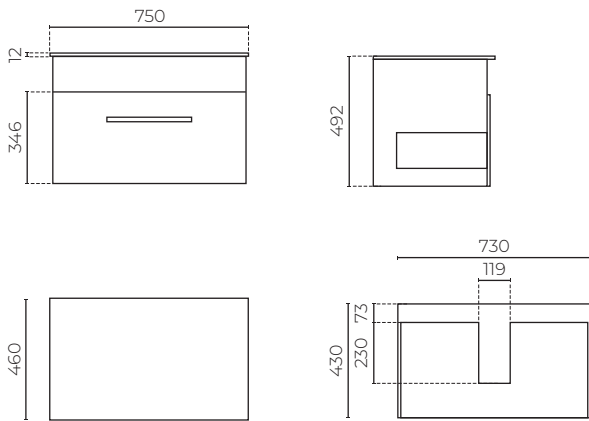

## YORK PRIMA WALL-HUNG VANITY

750mm

LEVYOPRI75VWH | LEVYOPRI75VEL  
LEVYOPRI75VDW | LEVYOPRI75VCO

**CABINET MATERIAL:** E1 moisture resistant board  
**TOP MATERIAL:** 12mm solid surface slab  
**INSTALLATION:** Wall-hung  
**WIDTH (MM):** 900  
**DEPTH (MM):** 460  
**HEIGHT (MM):** 492  
**WARRANTY:** 10 years on top, 7 years on cabinet  
**OVERFLOW:** No  
**WASTE SIZE (MM):** 0  
**WASTE INCLUDED:** No  
**TAPHOLE:** 0 — Drilled by installer

### FEATURES

- Prima 12mm solid surface slab top
- Soft close drawer
- 1x full-depth drawer with waste cut out
- Full extension heavy-duty runners on drawer
- Black handle upgrade available at additional cost