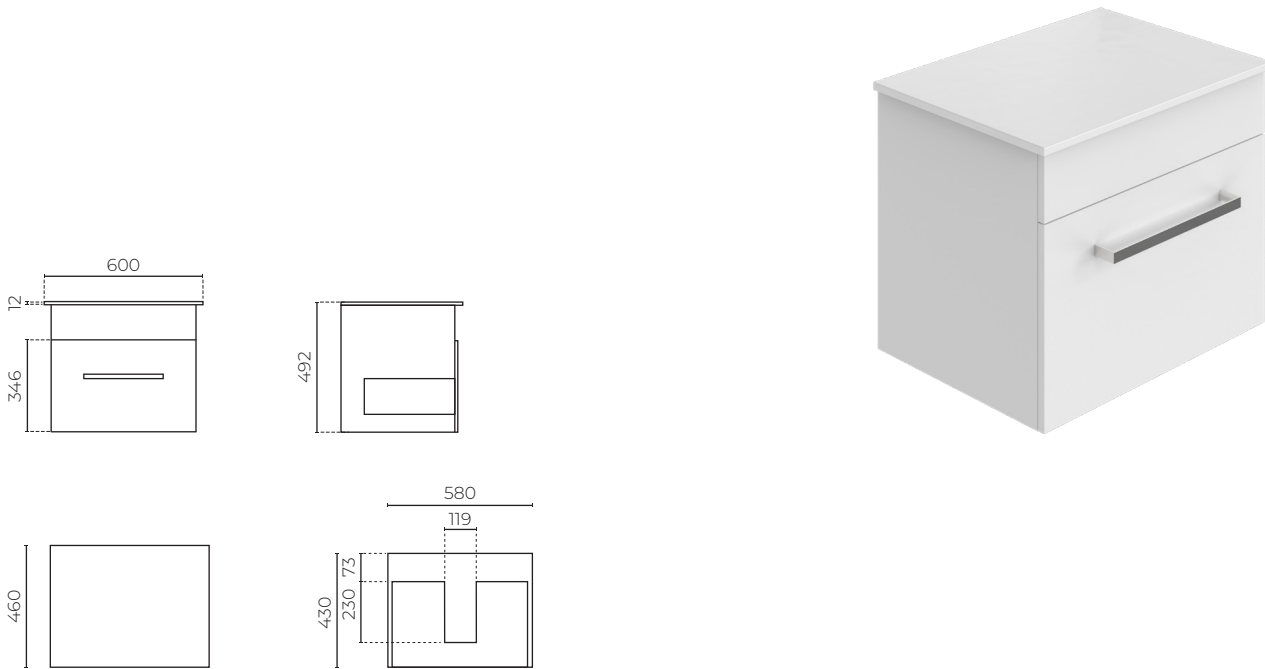

YORK PRIMA WALL-HUNG VANITY

600mm

LEVYOPRI60VWH

CABINET MATERIAL: E1 moisture resistant board
TOP MATERIAL: 12mm solid surface slab
INSTALLATION: Wall-hung
WIDTH (MM): 600
DEPTH (MM): 460
HEIGHT (MM): 492
WARRANTY: 10 years on top, 7 years on cabinet
OVERFLOW: No
WASTE SIZE (MM): 0
WASTE INCLUDED: No
TAPHOLE: 0 — Drilled by installer

FEATURES

- Prima 12mm solid surface slab top
- Soft close drawer
- 1x full-depth drawer with waste cut out
- Full extension heavy-duty runners on drawer
- Black handle upgrade available at additional cost

SPARE PARTS

- LEV320HDL** / Handle upgrade (Stainless or Black)
- LEVPS60012 / Top
- LEVYO6WHSDDWH** / Cabinet

FINISHES AVAILABLE:

White
Code: WH