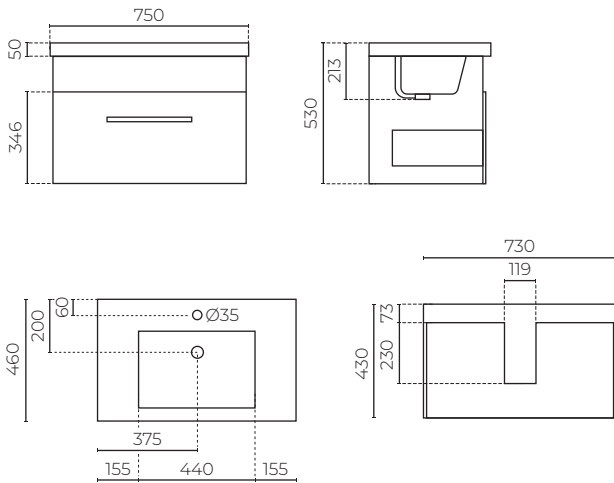

YORK NEO WALL-HUNG VANITY

750mm

LEVYONEO75WSDWH | LEVYONEO75WSDDEL
LEVYONEO75WSDDW | LEVYONEO75WSDCO

CABINET MATERIAL: E1 moisture resistant board
TOP MATERIAL: 50mm polymarble
INSTALLATION: Wall-hung
WIDTH (MM): 750
DEPTH (MM): 460
HEIGHT (MM): 530
WARRANTY: 10 years on top, 7 years on cabinet
OVERFLOW: Yes
WASTE SIZE (MM): 35
WASTE INCLUDED: No
TAPHOLE: 1

FEATURES

- Neo 50mm polymarble top
- Soft close drawer
- 1x full-depth drawer with waste cut out
- Full extension heavy-duty runners on drawer
- Black handle and overflow upgrade available at additional cost