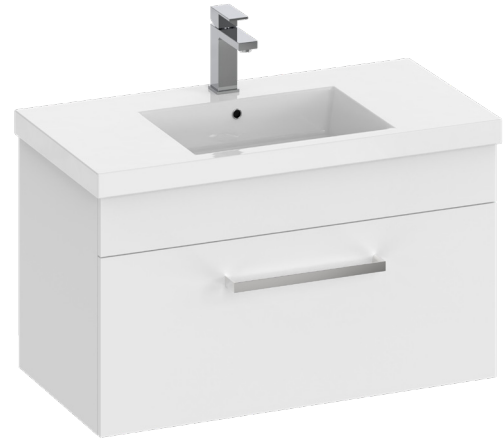

YORK NEO WALL-HUNG VANITY

750mm

LEVYONEO75WSDWH | LEVYONEO75WSDDEL
LEVYONEO75WSDDW | LEVYONEO75WSDCO

CABINET MATERIAL: E1 moisture resistant board
TOP MATERIAL: 50mm polymarble
INSTALLATION: Wall-hung
WIDTH (MM): 750
DEPTH (MM): 460
HEIGHT (MM): 530
WARRANTY: 10 years on top, 7 years on cabinet
OVERFLOW: Yes
WASTE SIZE (MM): 35
WASTE INCLUDED: No
TAPHOLE: 1

FEATURES

- Neo 50mm polymarble top
- Soft close drawer
- 1x full-depth drawer with waste cut out
- Full extension heavy-duty runners on drawer
- Black handle and overflow upgrade available at additional cost

SPARE PARTS

- LEV320HDL** / Handle upgrade (Stainless or Black)
- OFRINGSNMBK / Overflow ring upgrade (Black)
- LEVNEO750 / Top
- LEVYO75WHSD** / Cabinet

FINISHES AVAILABLE:

White
Code: WH

Elm
Code: EL

Driftwood
Code: DW