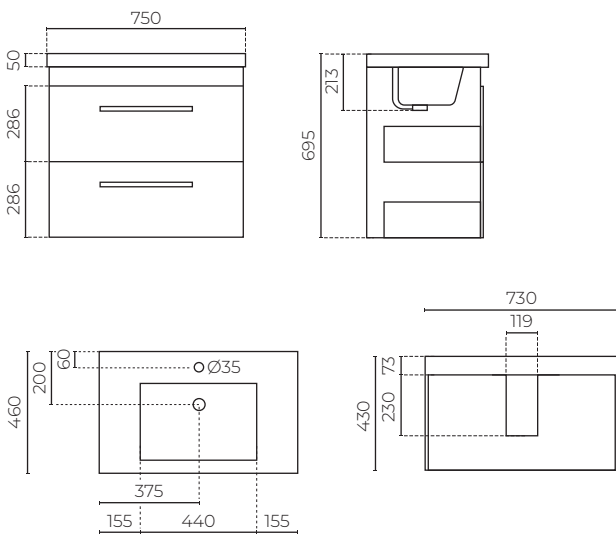

YORK NEO WALL-HUNG VANITY

750mm

LEVYONEO75WDSWH | LEVYONEO75WDSSEL
LEVYONEO75WDSDW | LEVYONEO75WDSO

CABINET MATERIAL: E1 moisture resistant board
TOP MATERIAL: 50mm polymarble
INSTALLATION: Wall-hung
WIDTH (MM): 750
DEPTH (MM): 460
HEIGHT (MM): 695
WARRANTY: 10 years on top, 7 years on cabinet
OVERFLOW: Yes
WASTE SIZE (MM): 35
WASTE INCLUDED: No
TAPHOLE: 1

FEATURES

- Neo 50mm polymarble top
- Soft close drawers
- 2x full-depth drawers with waste cut out top only
- Full extension heavy-duty runners on drawers
- Black handle and overflow upgrade available at additional cost